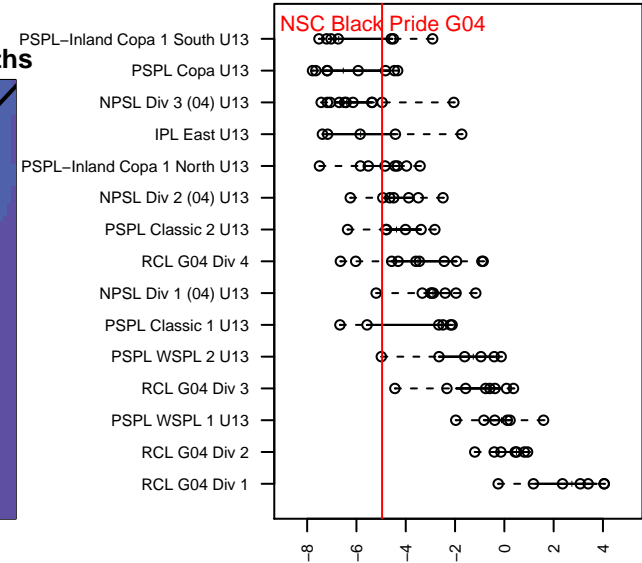

NSC Black Pride G04

North Shore SC
 Woodinville, WA
 G04 total strength=701
 attack=0.74 defense=0.68
 fall league = NPSL Div 3 (04) U13

alt names used:
 NSC G04 Black -Pride
 NSC GU13 Pride
 NSC G04 Black
 NSC Pride
 NSC Pride G04 Black

Venues played:
 2016 KCC GU13
 2016 Eastside FC Cup GU13
 2016 NPSL Division 3 (04) U13
 2016 Cranberry Cup U13
 2016 Founders Cup G04 Div A

NSC Black Pride G04
 Dots are actual minus expected GF (blue circles) and GA (red triangles).
 Blue line is smoothed change in attack strength. Red is smoothed change in defense strength.

**attack and defense variance (black dot)
relative to other teams
and top 10 in region**

**attack and defense rating
relative to others at age
and all opponents in last 13 months**

Performance relative to 13 month average